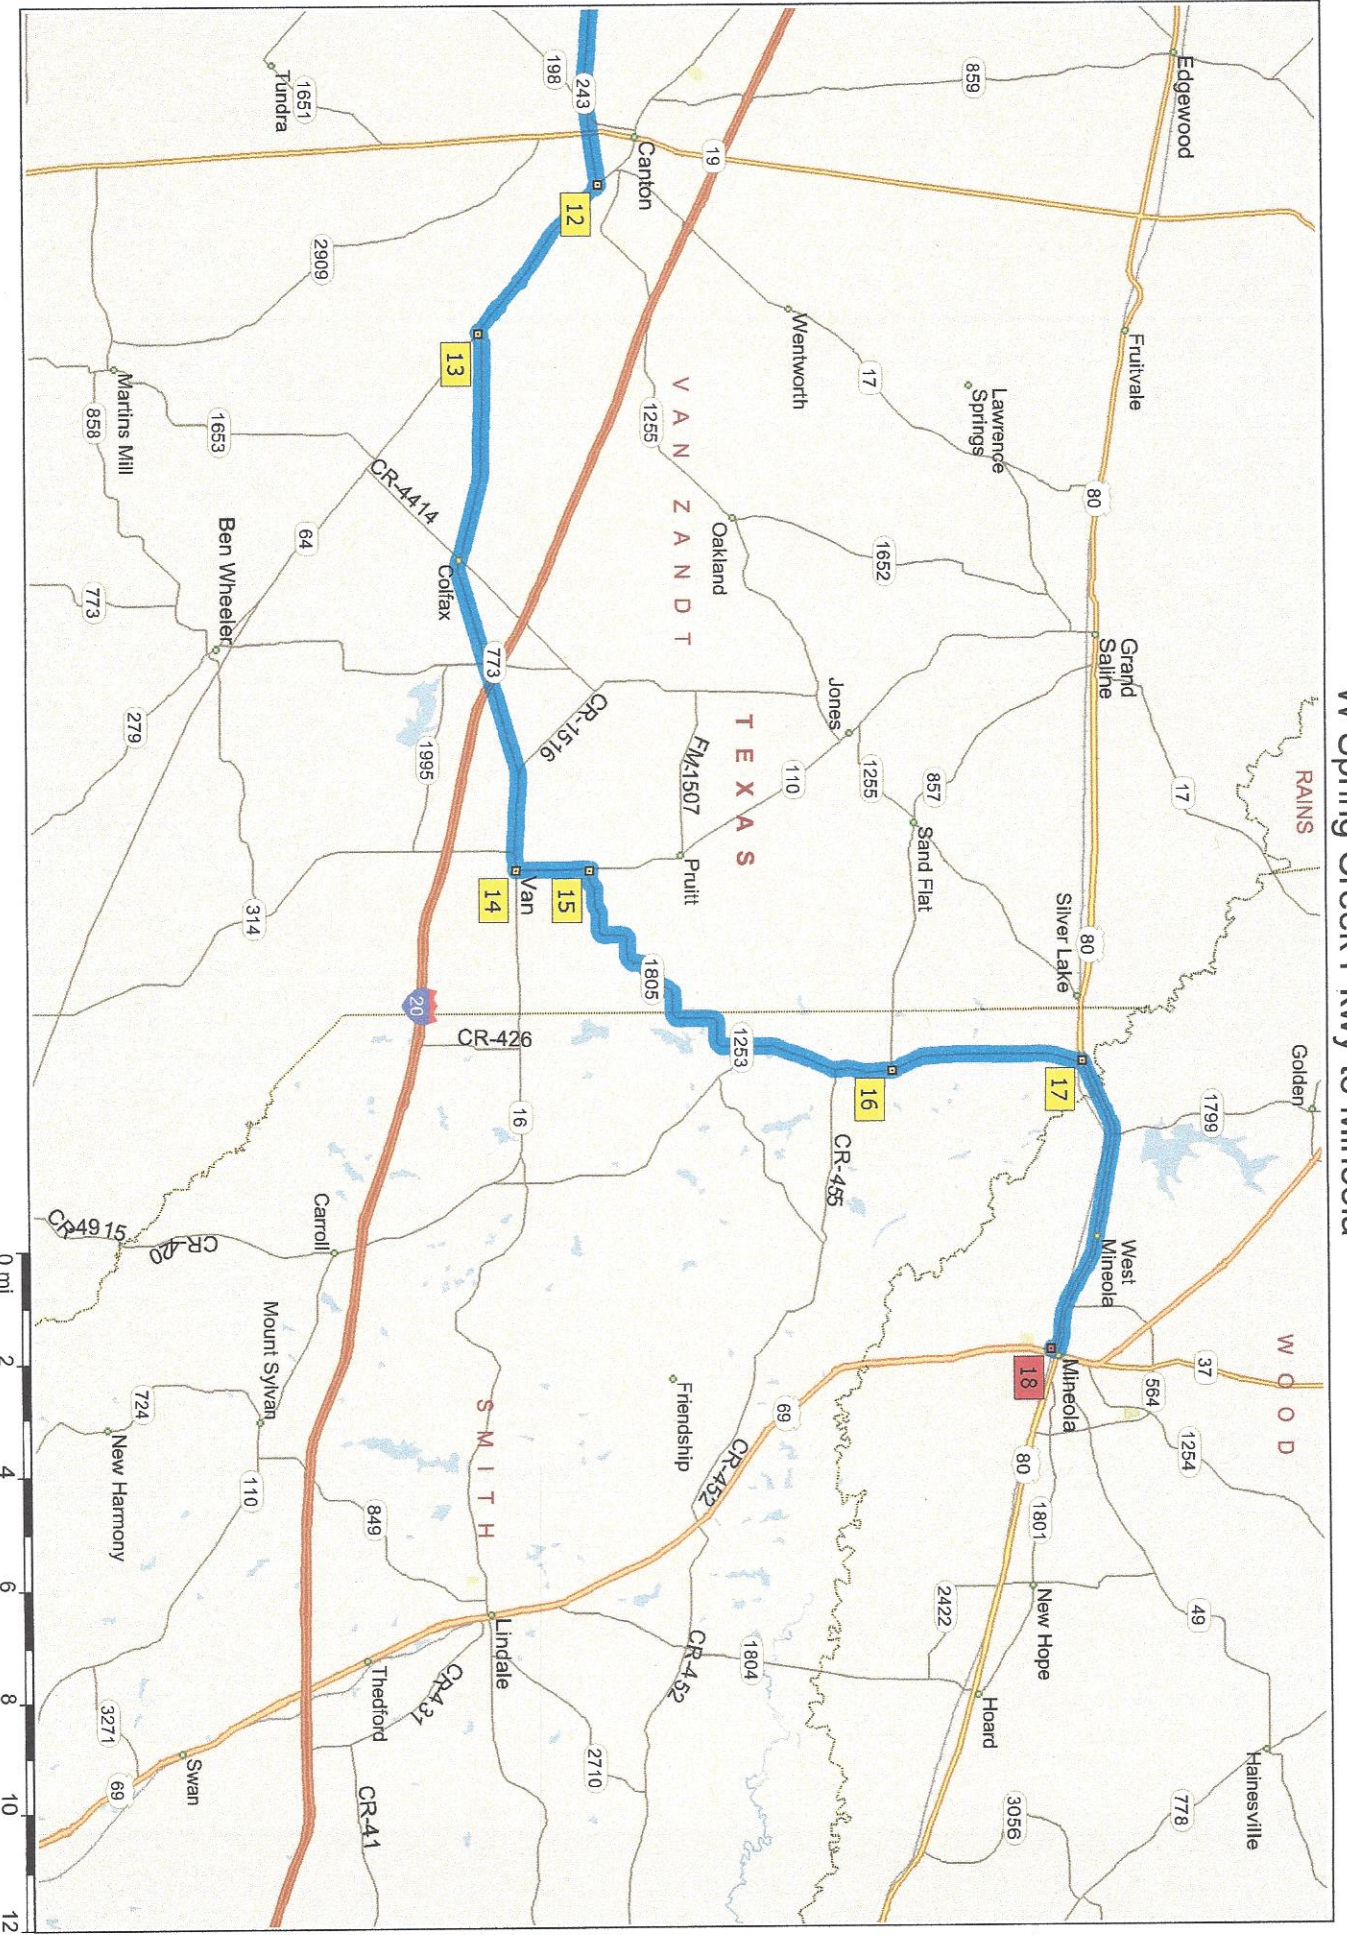

W Spring Creek Pkwy to Mineola

Copyright © and (P) 1988-2007 Microsoft Corporation and/or its suppliers. All rights reserved. <http://www.microsoft.com/streets/>
Certain mapping and direction data © 2007 NAVTEQ. All rights reserved. The Data for areas of Canada includes information taken with permission from Canadian authorities, including: © Her Majesty the Queen in Right of Canada, © Queen's Printer for Ontario. NAVTEQ and NAVTEQ ONBOARD are trademarks of NAVTEQ. © 2007 Tele Atlas North America, Inc. All rights reserved. Tele Atlas and Tele Atlas North America are trademarks of Tele Atlas, Inc.