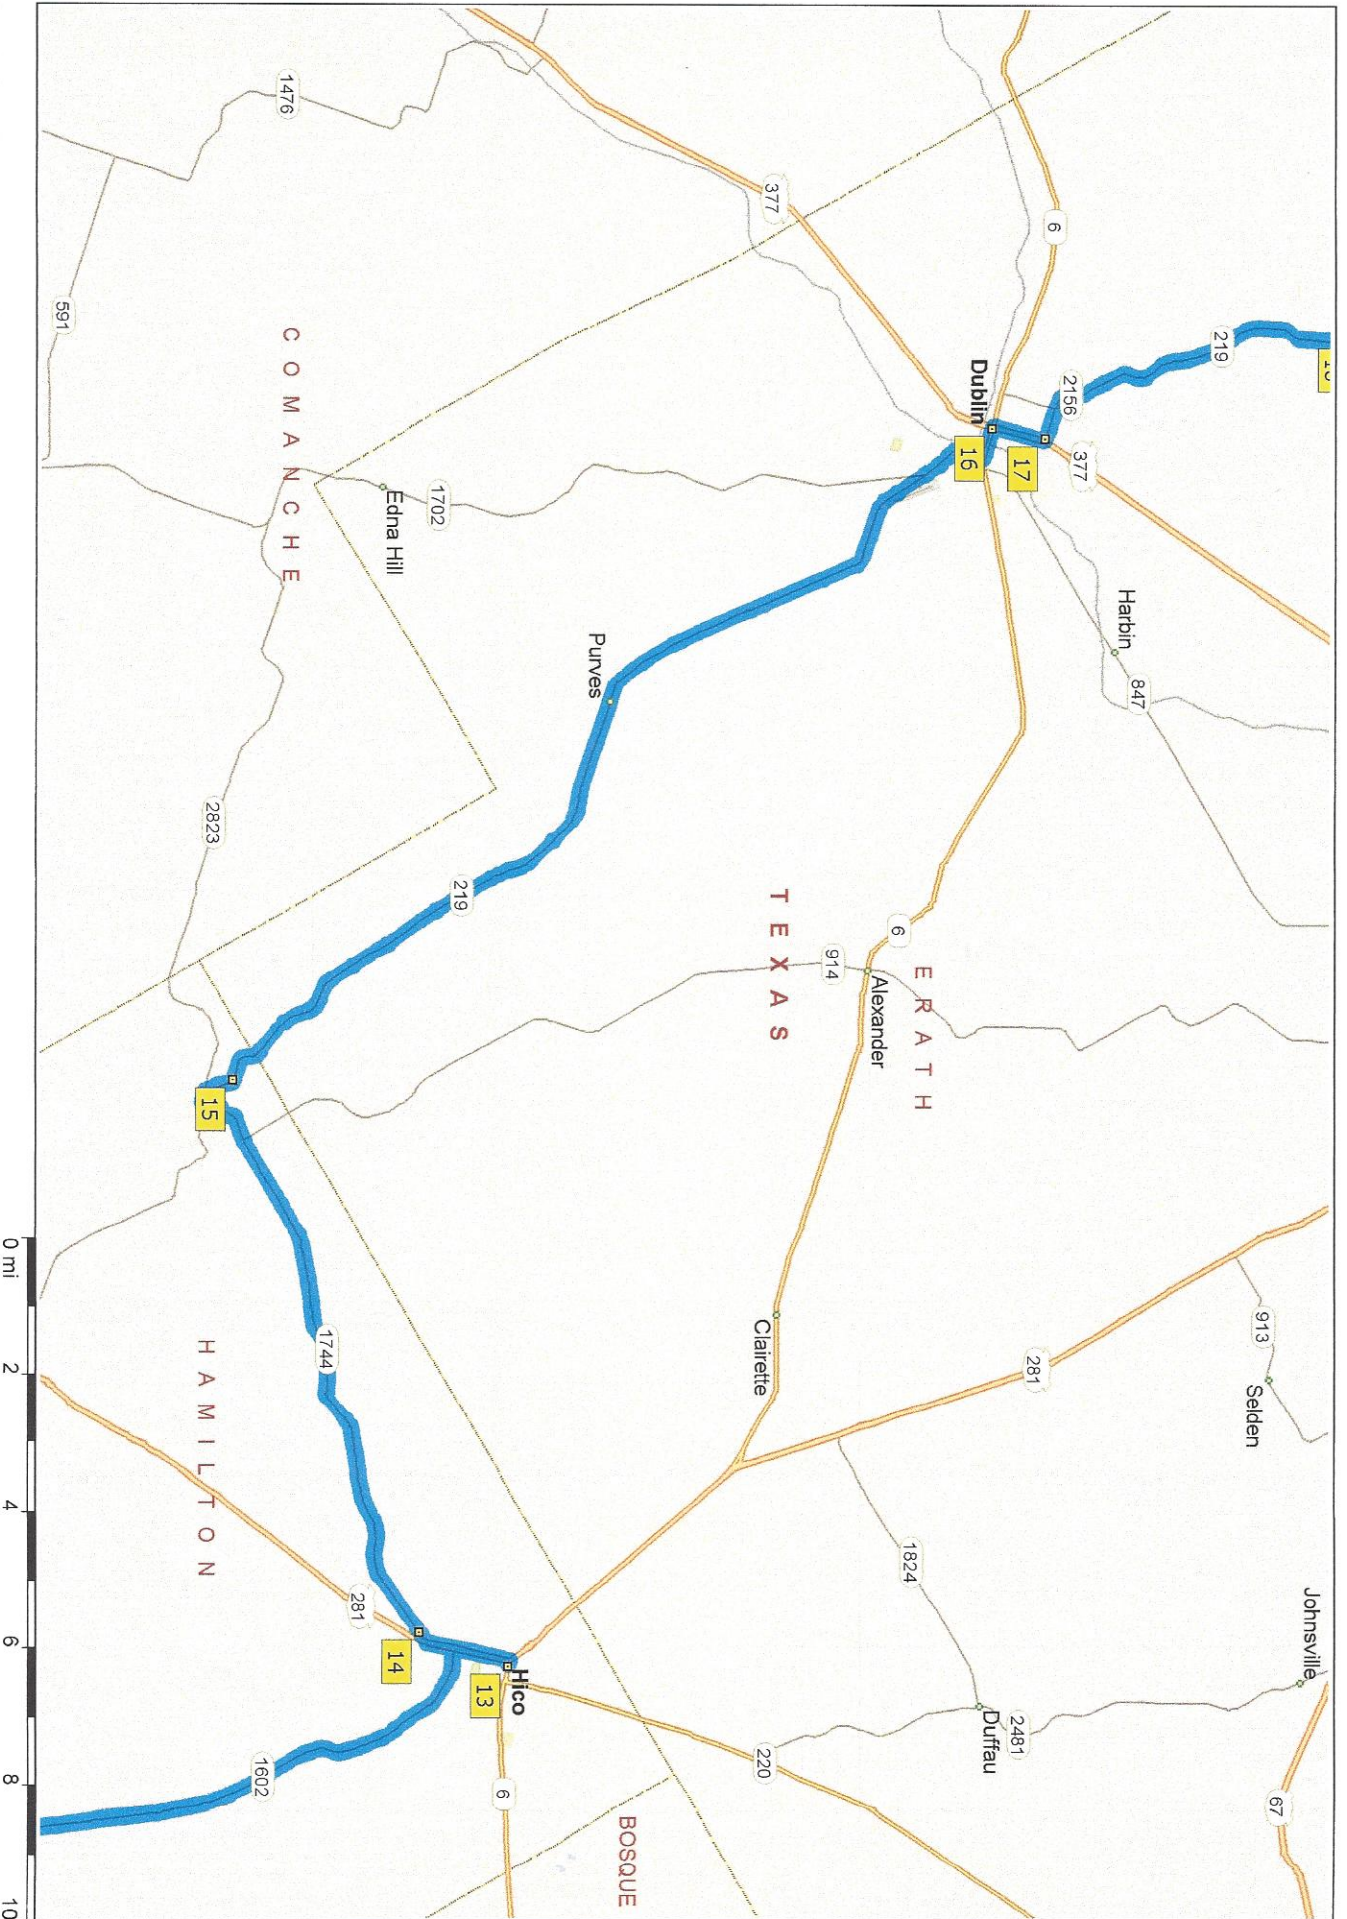

SR-171 to Bluff Dale

Copyright © and (P) 1988-2007 Microsoft Corporation and/or its suppliers. All rights reserved. <http://www.microsoft.com/streets/>
Certain mapping and direction data © 2007 NAVTEQ. All rights reserved. The Data for areas of Canada includes information taken with permission from Canadian authorities, including: © Her Majesty the Queen in Right of Canada, © Queen's Printer for Ontario. NAVTEQ and NAVTEQ ON BOARD are trademarks of NAVTEQ. © 2007 Tele Atlas North America, Inc. All rights reserved. Tele Atlas and Tele Atlas are trademarks of Tele Atlas, Inc.