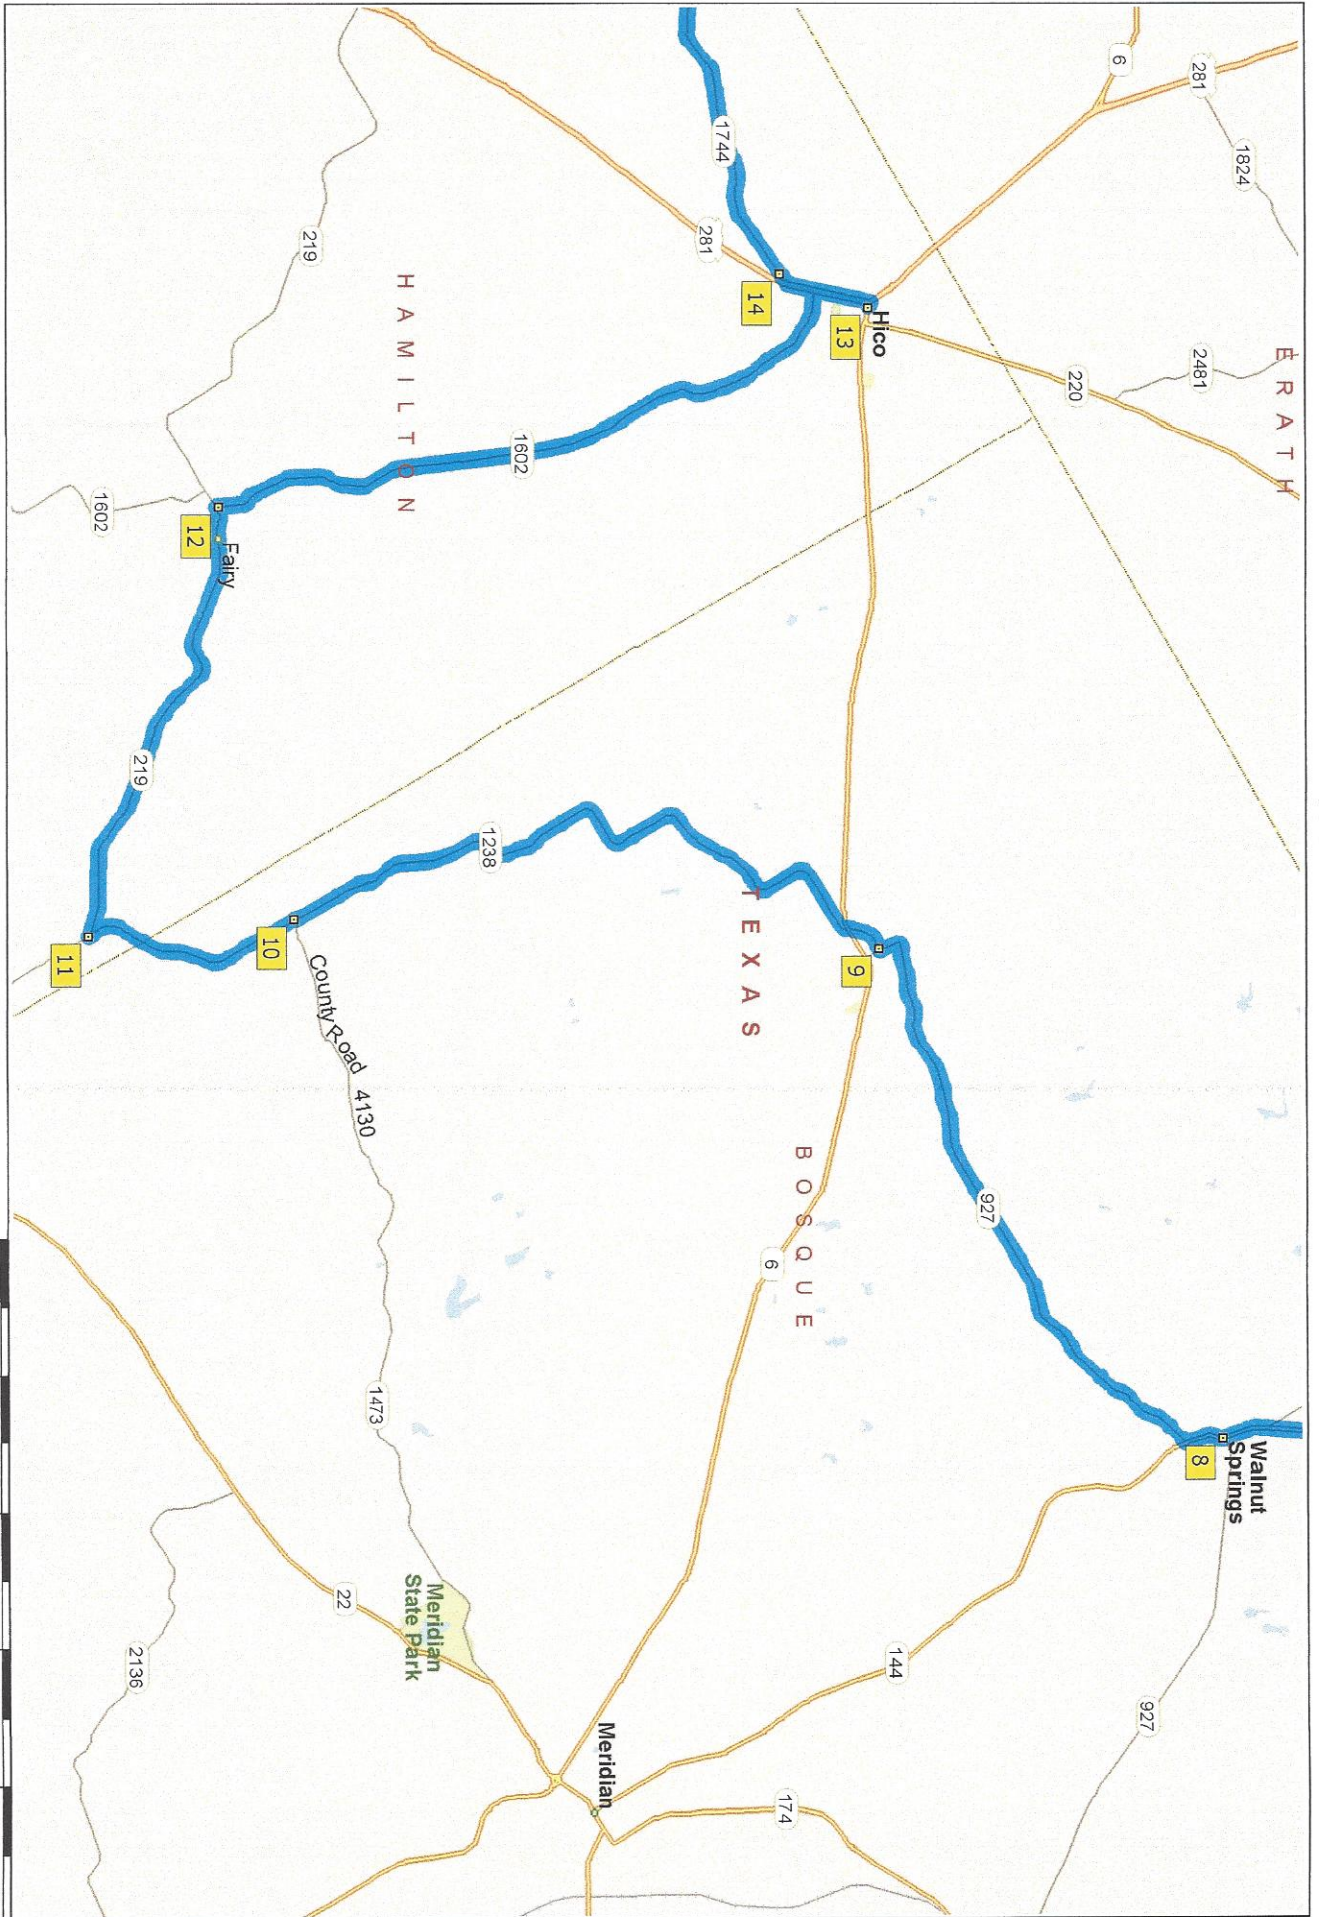

SR-171 to Bluff Dale

Copyright © and (P) 1988-2007 Microsoft Corporation and/or its suppliers. All rights reserved. <http://www.microsoft.com/streets/>
Certain mapping and direction data © 2007 NAVTEQ. All rights reserved. The Data for areas of Canada includes information taken with permission from Canadian authorities, including: © Her Majesty the Queen in Right of Canada. © Queen's Printer for Ontario. NAVTEQ and NAVTEQ ON BOARD are trademarks of NAVTEQ. © 2007 Tele Atlas North America, Inc. All rights reserved. Tele Atlas and Tele Atlas are trademarks of Tele Atlas, Inc.

SR-171 to Bluff Dale

Copyright © and (P) 1998-2007 Microsoft Corporation and/or its suppliers. All rights reserved. <http://www.microsoft.com/streets/>
Certain mapping and direction data © 2007 NAVTEQ. All rights reserved. The Data for areas of Canada includes information taken with permission from Canadian authorities, including: © Her Majesty the Queen in Right of Canada, © Queen's Printer for Ontario. NAVTEQ and NAVTEQ ON BOARD are trademarks of NAVTEQ. © 2007 Tele Atlas North America, Inc. All rights reserved. Tele Atlas and Tele Atlas North America are trademarks of Tele Atlas, Inc.

SR-171 to Bluff Dale

Copyright © and (P) 1988-2007 Microsoft Corporation and/or its suppliers. All rights reserved. <http://www.microsoft.com/streets/>
Certain mapping and direction data © 2007 NAVTEQ. All rights reserved. The Data for areas of Canada includes information taken with permission from Canadian authorities, including: © Her Majesty the Queen in Right of Canada, © Queen's Printer for Ontario. NAVTEQ and NAVTEQ ON BOARD are trademarks of NAVTEQ. © 2007 Tele Atlas North America, Inc. All rights reserved. Tele Atlas and Tele Atlas are trademarks of Tele Atlas, Inc.