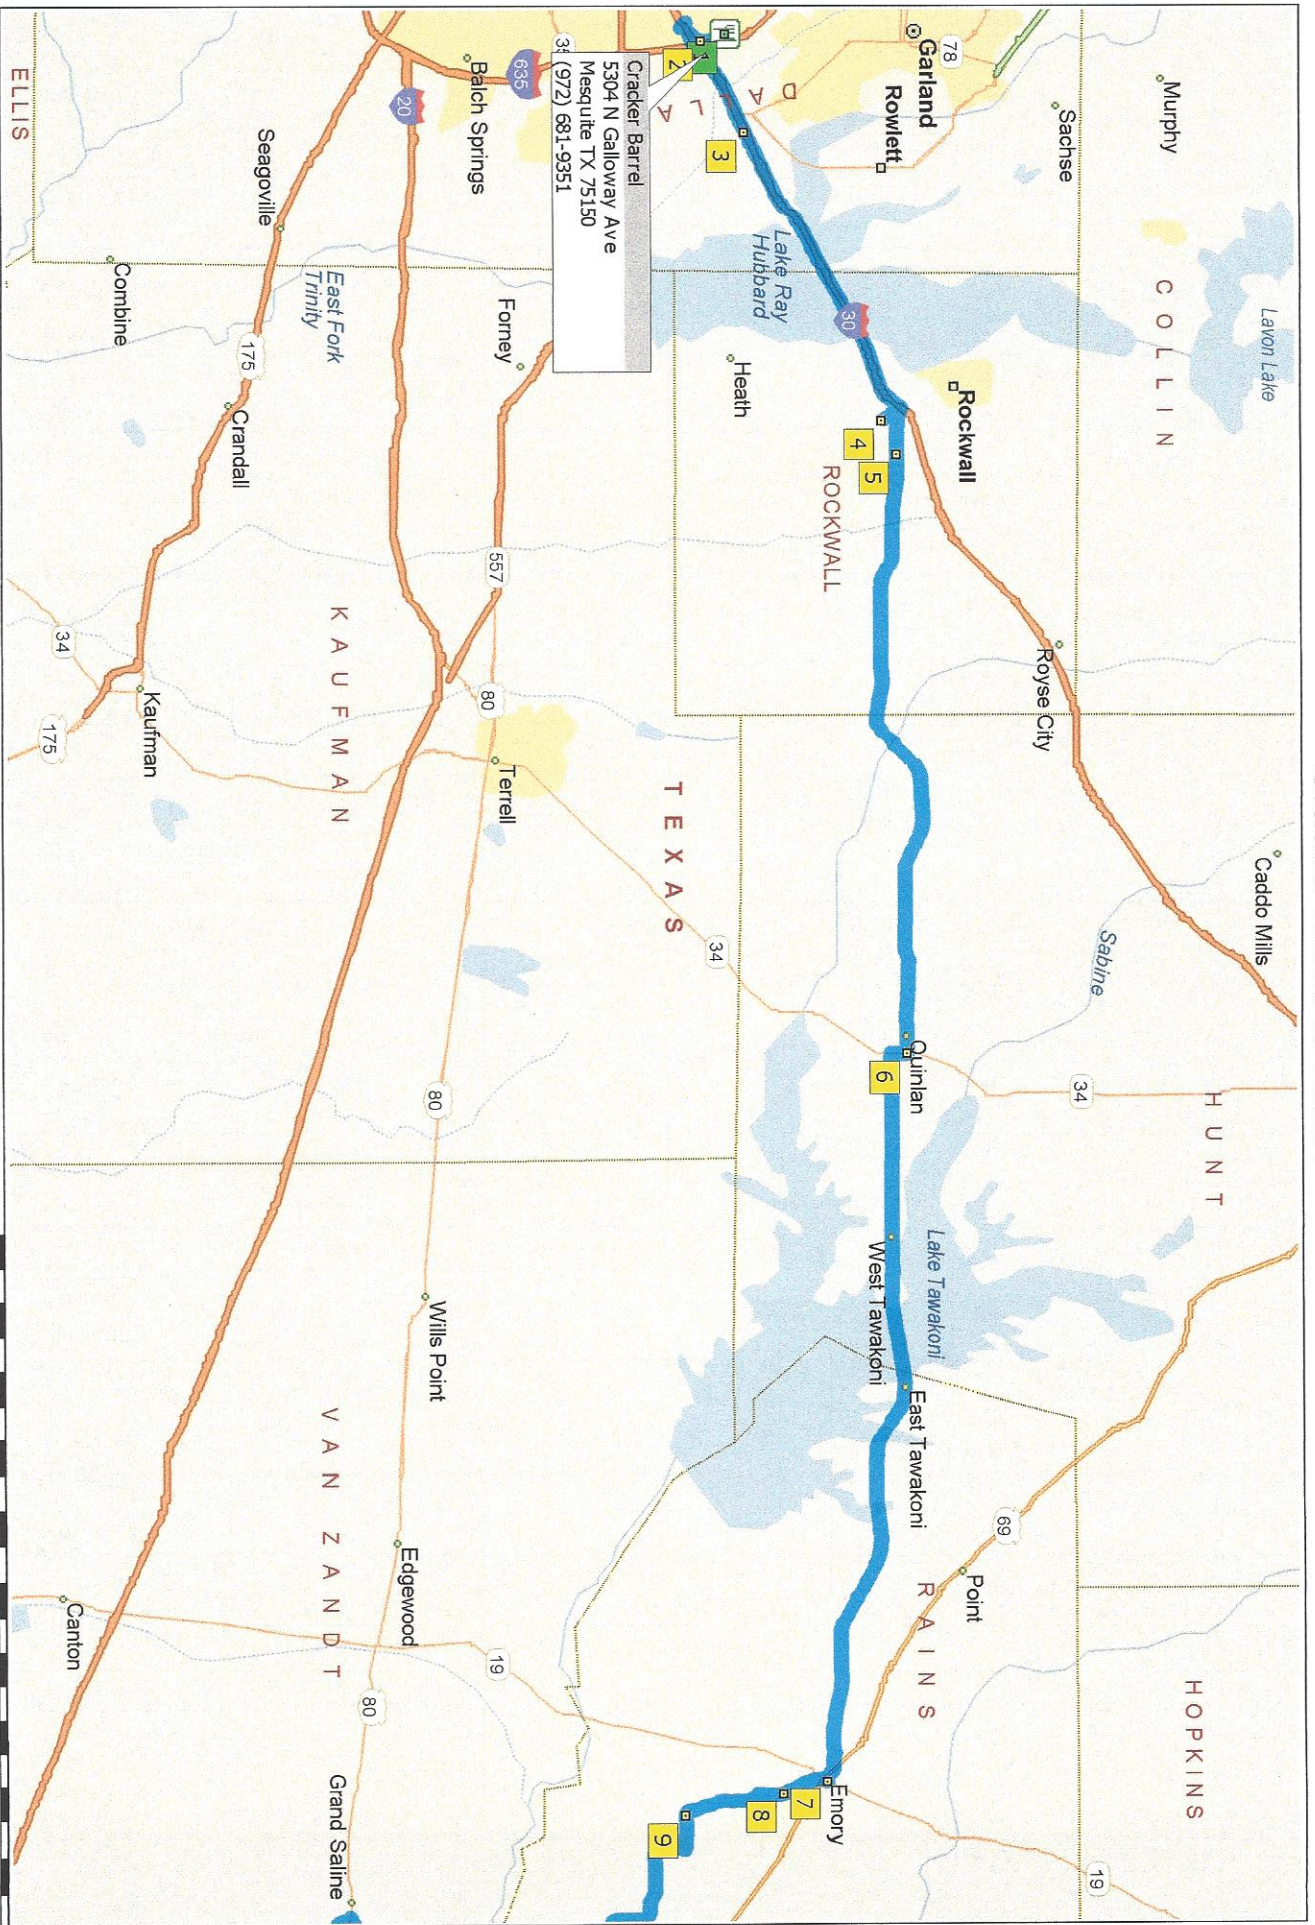

Cracker Barrel to Edom

Copyright © and (P) 1988-2007 Microsoft Corporation and/or its suppliers. All rights reserved. <http://www.microsoft.com/streets/>
Certain mapping and direction data © 2007 NAVTEQ. All rights reserved. The Data for areas of Canada includes information taken with permission from Canadian authorities, including: © Her Majesty the Queen in Right of Canada, © Queen's Printer for Ontario, NAVTEQ and NAVTEQ ON BOARD are trademarks of NAVTEQ. © 2007 Tele Atlas North America, Inc. All rights reserved. Tele Atlas and Tele Atlas North America are trademarks of Tele Atlas, Inc.

Cracker Barrel to Edom

Copyright © and (P) 1988-2007 Microsoft Corporation and/or its suppliers. All rights reserved. <http://www.microsoft.com/strats/>
Certain mapping and direction data © 2007 NAVTEQ. All rights reserved. The Data for areas of Canada includes information taken with permission from Canadian authorities including © Her Majesty the Queen in Right of Canada, © Queen's Printer for Ontario. NAVTEQ and NAVTEQ ON BOARD are trademarks of NAVTEQ. © 2007. Tele Atlas North America, Inc. All rights reserved. Tele Atlas and Tele Atlas North America are trademarks of Tele Atlas, Inc.