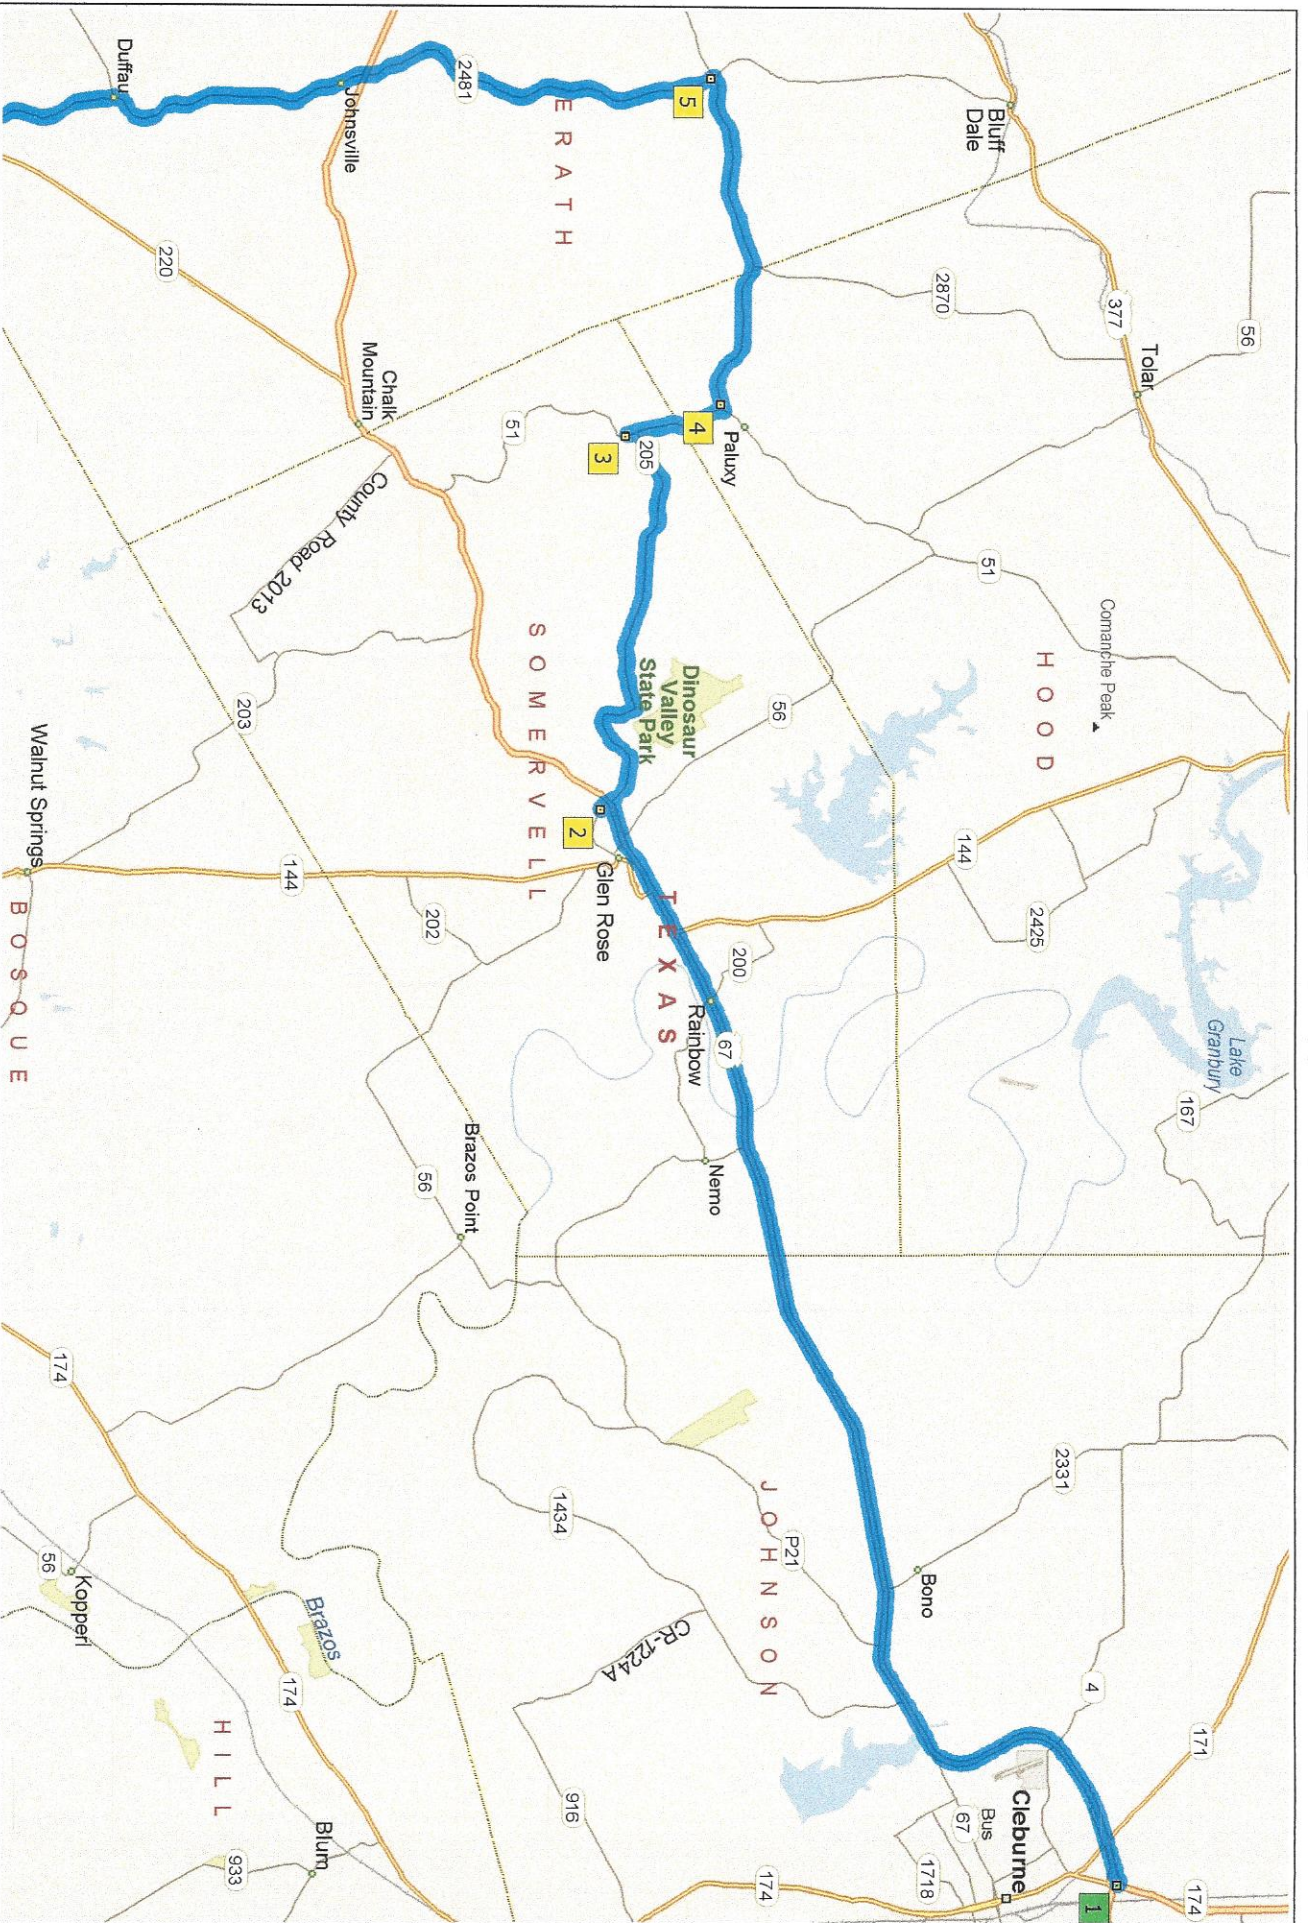

Cleburne to Goldthwaite

Copyright © and (P) 1998-2007 Microsoft Corporation and/or its suppliers. All rights reserved. <http://www.microsoft.com/streets/>
Certain mapping and direction data © 2007 NAVTEQ. All rights reserved. The Data for areas of Canada includes information taken with permission from Canadian authorities, including: © Her Majesty the Queen in Right of Canada, © Queen's Printer for Ontario, NAVTEQ and NAVTEQ ON BOARD are trademarks of NAVTEQ. © 2007 Tele Atlas North America, Inc. All rights reserved. Tele Atlas and Tele Atlas North America are trademarks of Tele Atlas, Inc.

Cleburne to Goldthwaite

Copyright © and (P) 1988-2007 Microsoft Corporation and/or its suppliers. All rights reserved. <http://www.microsoft.com/streets/>
 Certain mapping and direction data © 2007 NAVTEQ. All rights reserved. The Data for areas of Canada includes information taken with permission from Canadian authorities, including: © Her Majesty, the Queen in Right of Canada. © Queen's Printer for Ontario. NAVTEQ and NAVTEQ ON BOARD are trademarks of NAVTEQ. © 2007 Tele Atlas North America, Inc. All rights reserved. Tele Atlas and Tele Atlas North America are trademarks of Tele Atlas, Inc.

Cleburne to Fredericksburg March 2014

9-1:30 4:30 PM 11/18 TMB

Copyright © and (P) 1998-2007 Microsoft Corporation and/or its suppliers. All rights reserved. <http://www.microsoft.com/streets/>
 Certain mapping and direction data © 2007 NAVTEQ. All rights reserved. The Data for areas of Canada includes information taken with permission from Canadian authorities, including: © Her Majesty the Queen in Right of Canada. © Queen's Printer for Ontario. NAVTEQ and NAVTEQ ON BOARD are trademarks of NAVTEQ. © 2007 Tele Atlas North America, Inc. All rights reserved. Tele Atlas and Tele Atlas North America are trademarks of Tele Atlas, Inc.