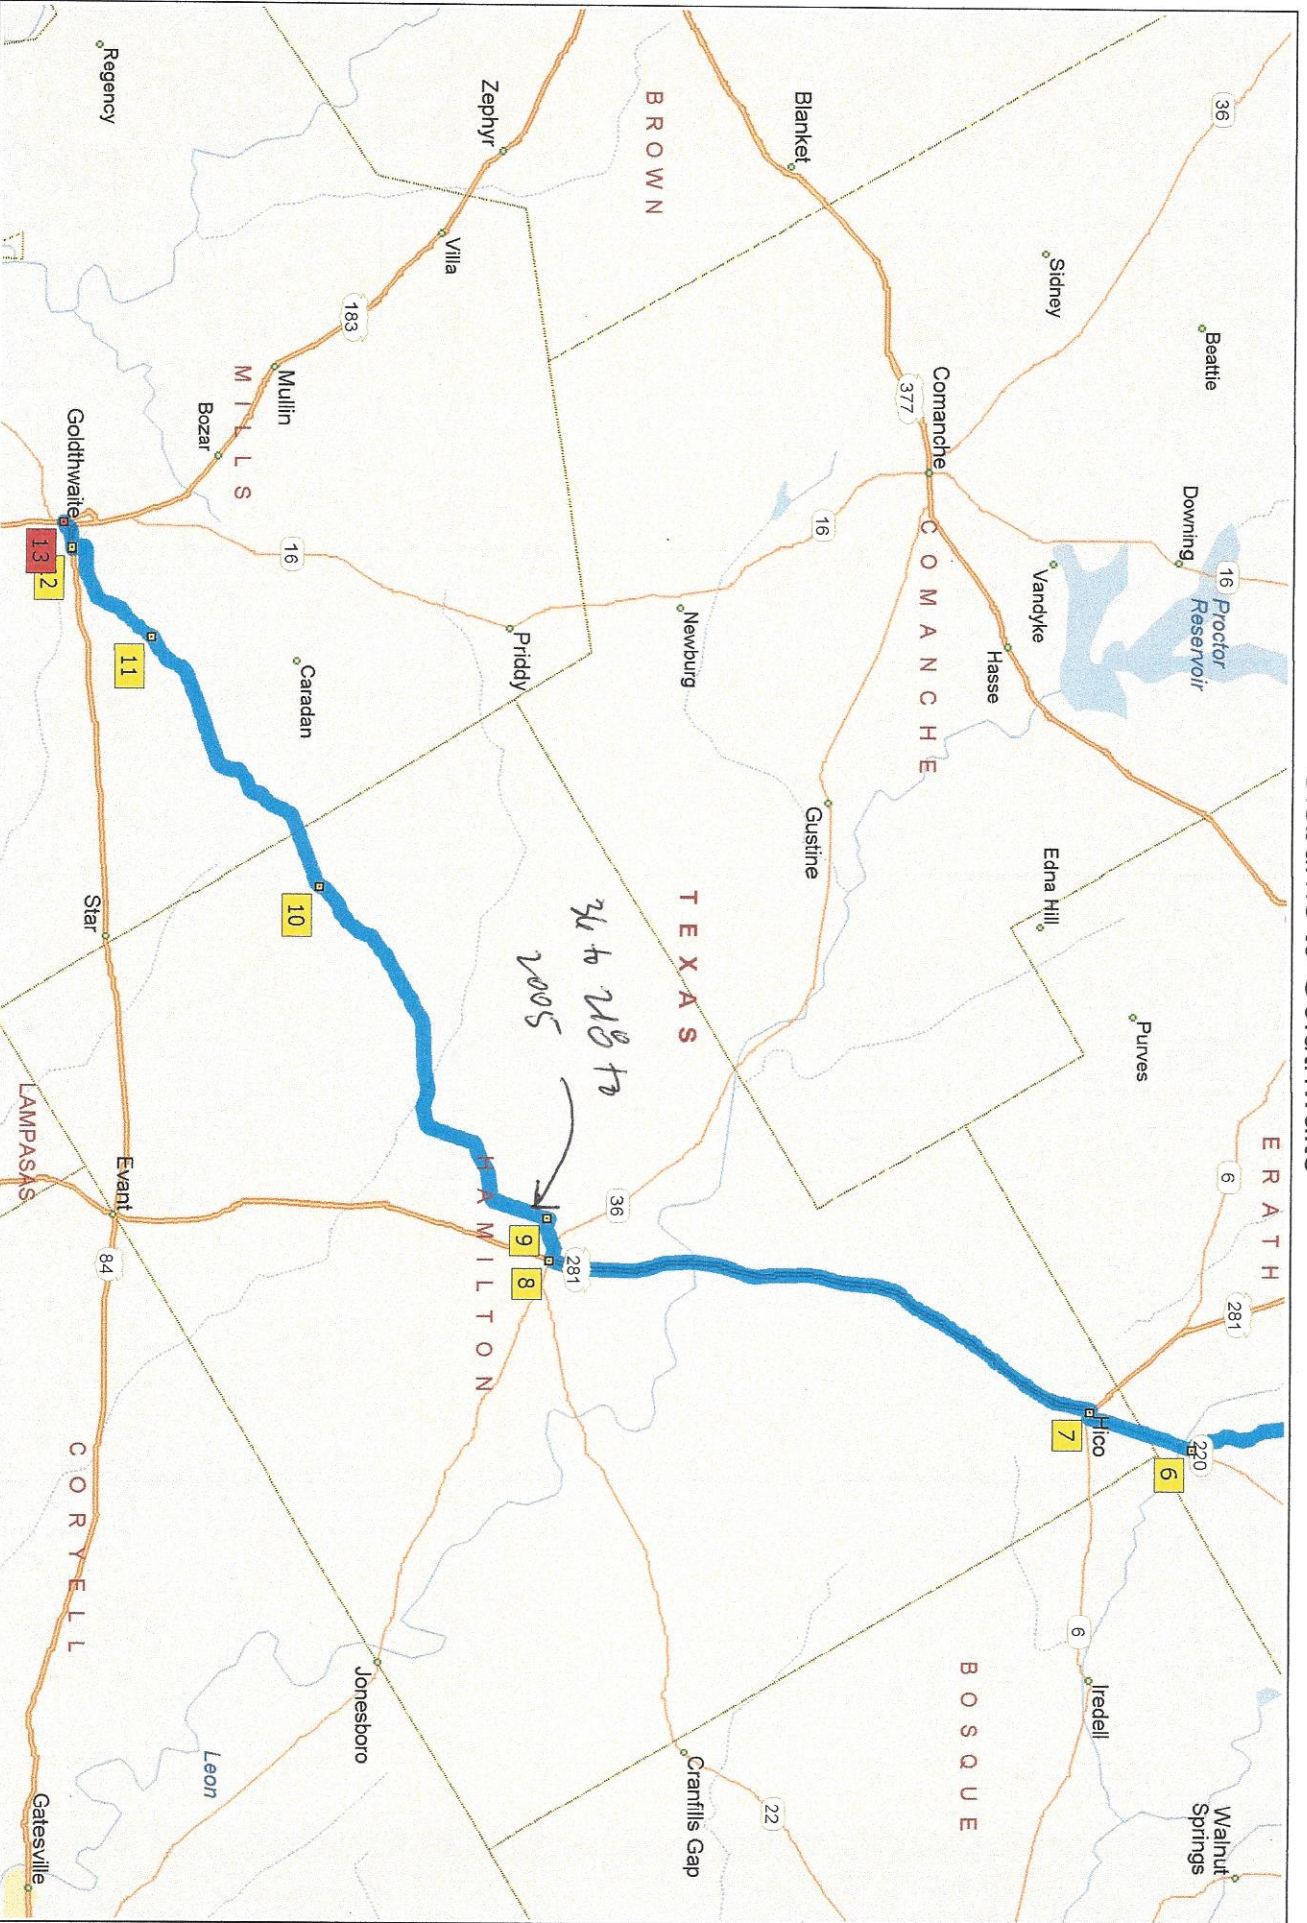

Cleburne to Goldthwaite

Copyright © and (P) 1988-2007 Microsoft Corporation and/or its suppliers. All rights reserved. <http://www.microsoft.com/streets/>
Certain mapping and direction data © 2007 NAVTEQ. All rights reserved. The Data for areas of Canada includes information taken with permission from Canadian authorities, including © Her Majesty the Queen in Right of Canada © Queen's Printer for Ontario. NAVTEQ and NAVTEQ ON BOARD are trademarks of NAVTEQ. © 2007 Tele Atlas North America, Inc. All rights reserved. Tele Atlas and Tele Atlas North America are trademarks of Tele Atlas, Inc.