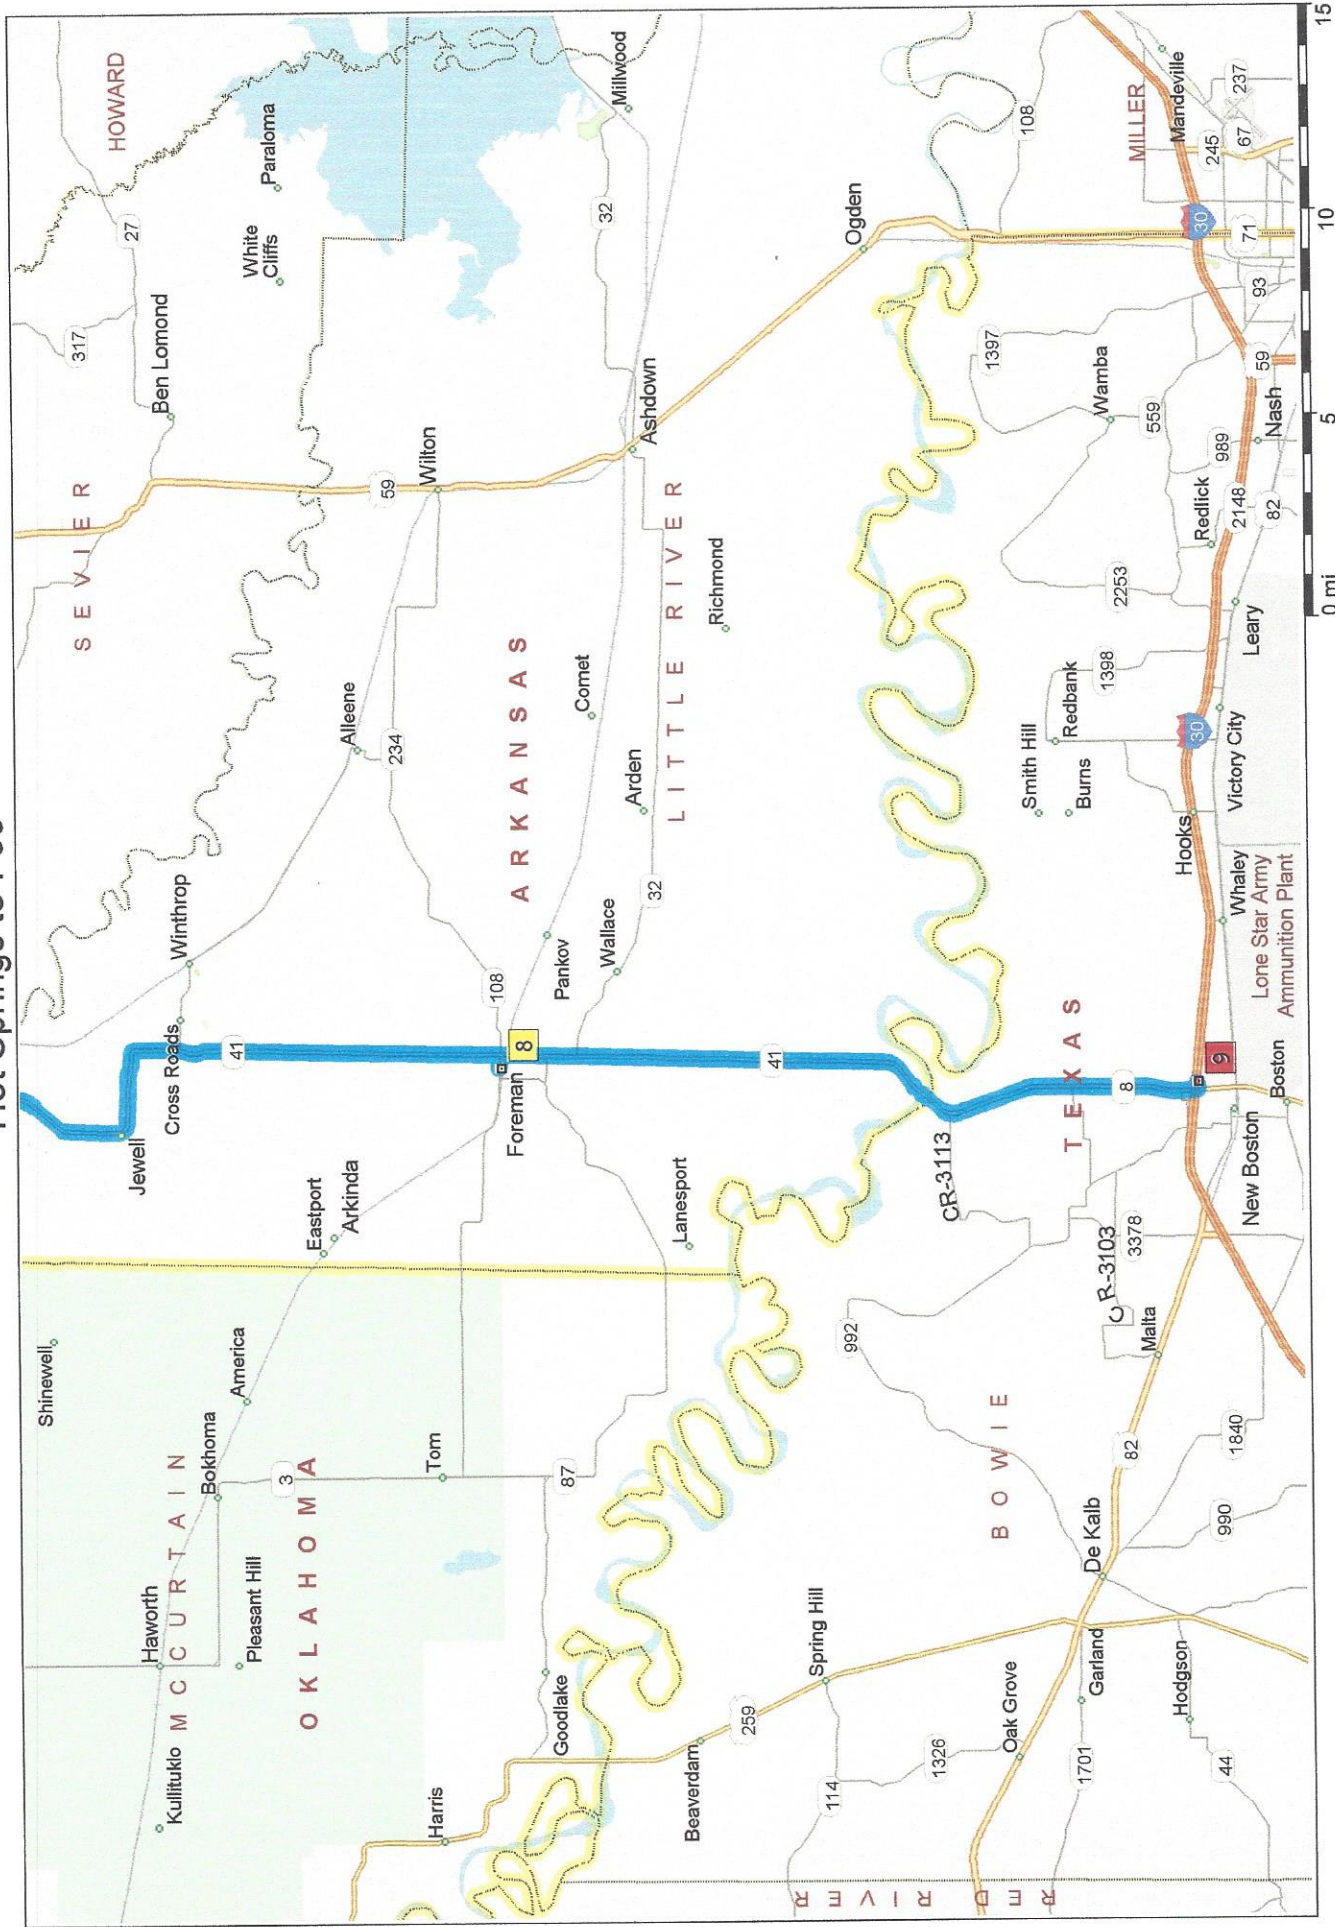

Hot Springs to I-30

Copyright © and (P) 1998-2007 Microsoft Corporation and/or its suppliers. All rights reserved. <http://www.microsoft.com/streets/>
Certain mapping and direction data © 2007 NAVTEQ. All rights reserved. The Data for areas of Canada includes information taken with permission from Canadian authorities, including: © Her Majesty the Queen in Right of Canada, © Queen's Printer for Ontario, NAVTEQ and NAVTEQ ON BOARD are trademarks of NAVTEQ. © 2007 Tele Atlas North America, inc. All rights reserved. Tele Atlas and Tele Atlas North America are trademarks of Tele Atlas, inc.