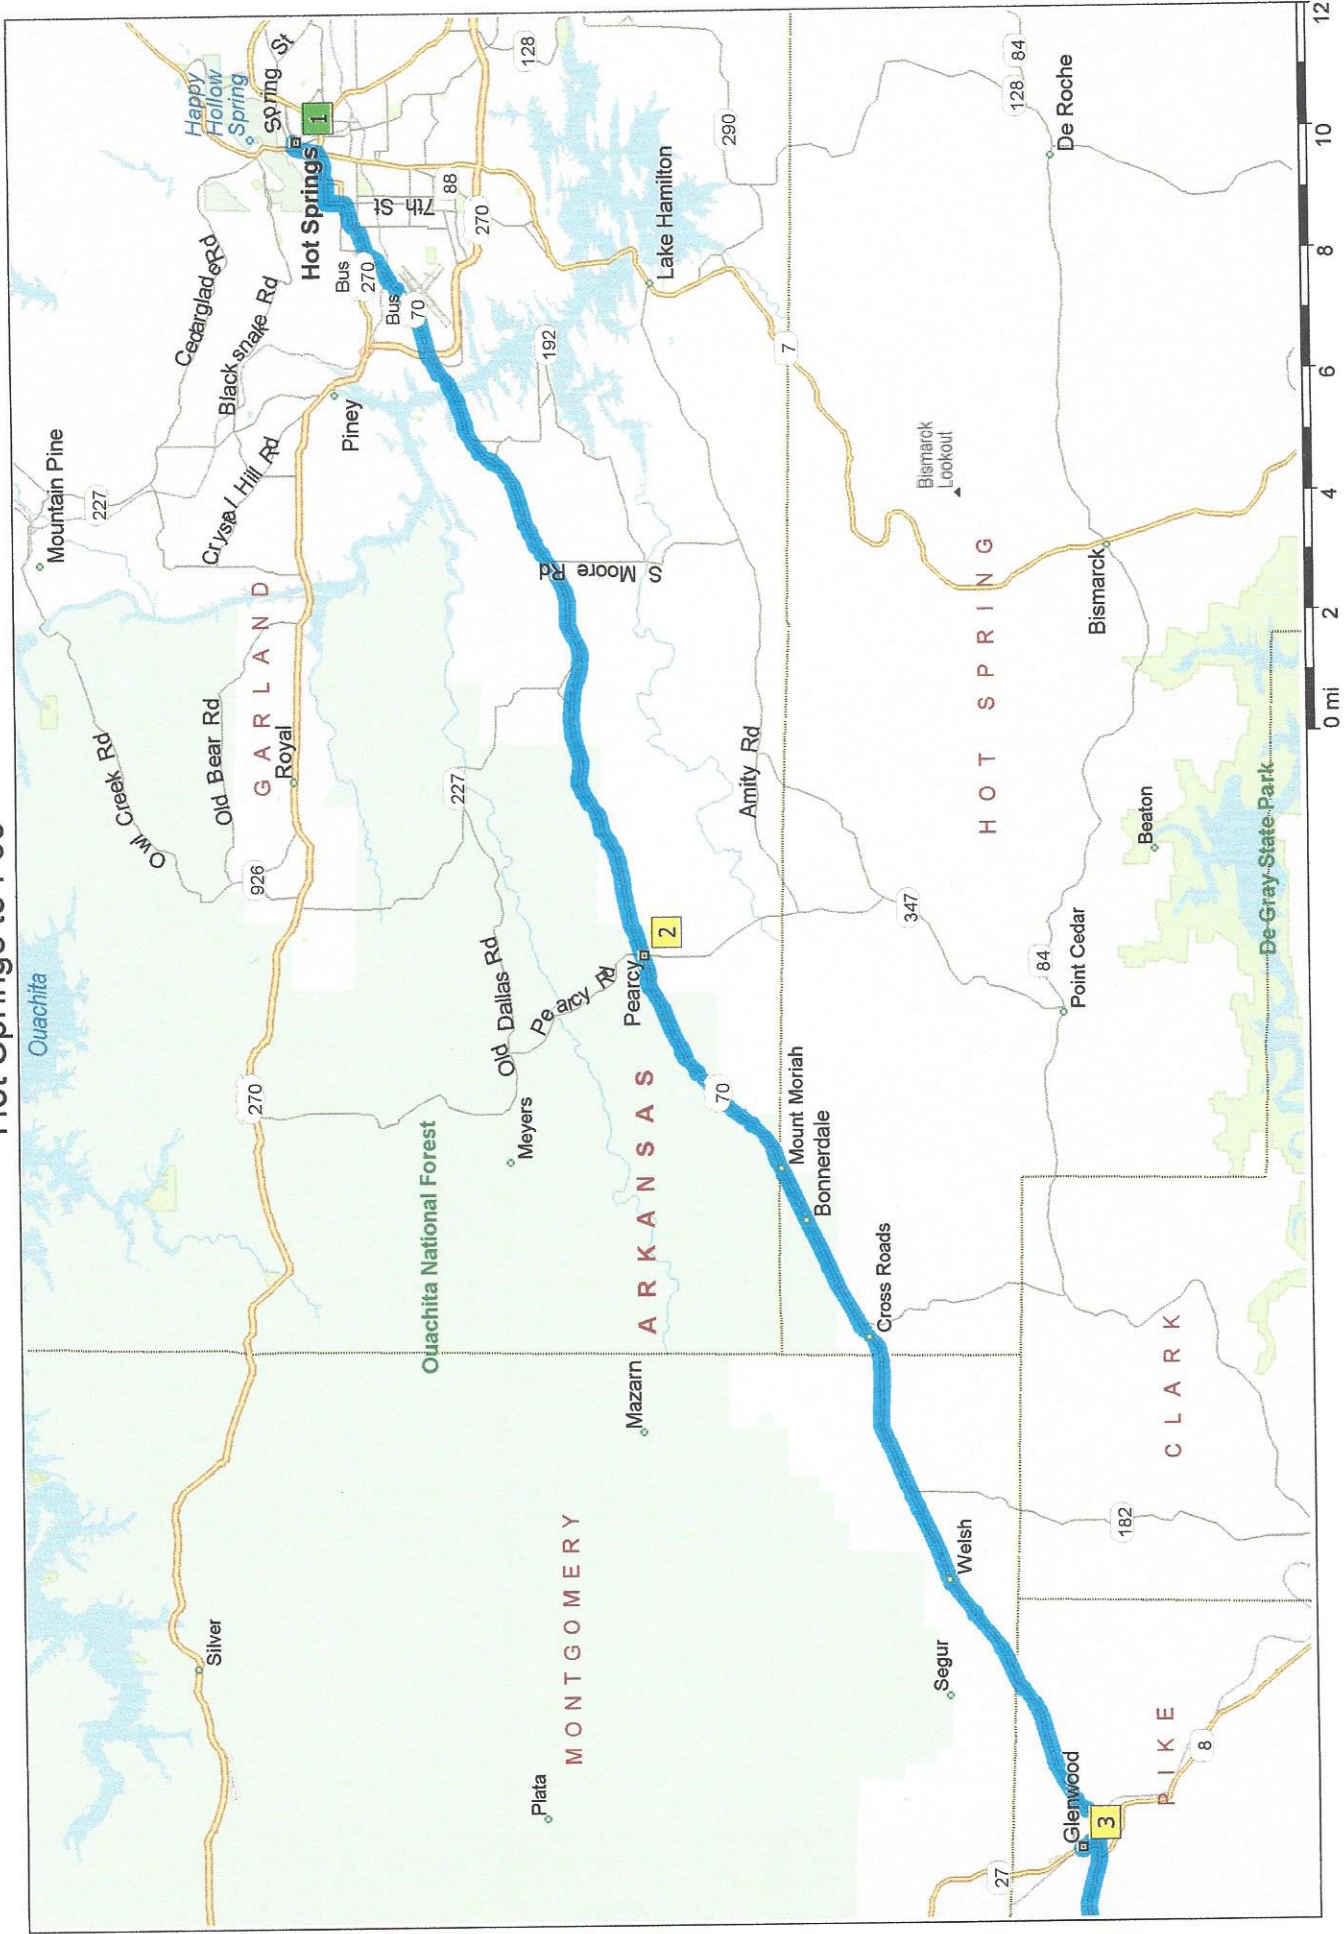

Hot Springs to Hooks

140.5 miles; 3 hours, 7 minutes

0 mi 10 20 30 40

Hot Springs to I-30

Copyright © and (P) 1988-2007 Microsoft Corporation and/or its suppliers. All rights reserved. <http://www.microsoft.com/streets/>
 Certain mapping and direction data © 2007 NAVTEQ. All rights reserved. The Data for areas of Canada includes information taken with permission from Canadian authorities, including: © Her Majesty the Queen in Right of Canada, © Queen's Printer for Ontario. NAVTEQ and NAVTEQ ON BOARD are trademarks of NAVTEQ. © 2007 Tele Atlas North America, Inc. All rights reserved. Tele Atlas and Tele Atlas North America are trademarks of Tele Atlas, Inc.

Hot Springs to I-30

Copyright © and (P) 1998-2007 Microsoft Corporation and/or its suppliers. All rights reserved. <http://www.microsoft.com/streets/>
 Certain mapping and direction data © 2007 NAVTEQ. All rights reserved. The Data for areas of Canada includes information taken with permission from Canadian authorities, including: © Her Majesty the Queen in Right of Canada, © Queen's Printer for Ontario, NAVTEQ and NAVTEQ ON BOARD are trademarks of NAVTEQ. © 2007 Tele Atlas North America, Inc. All rights reserved. Tele Atlas and Tele Atlas North America are trademarks of Tele Atlas, Inc.