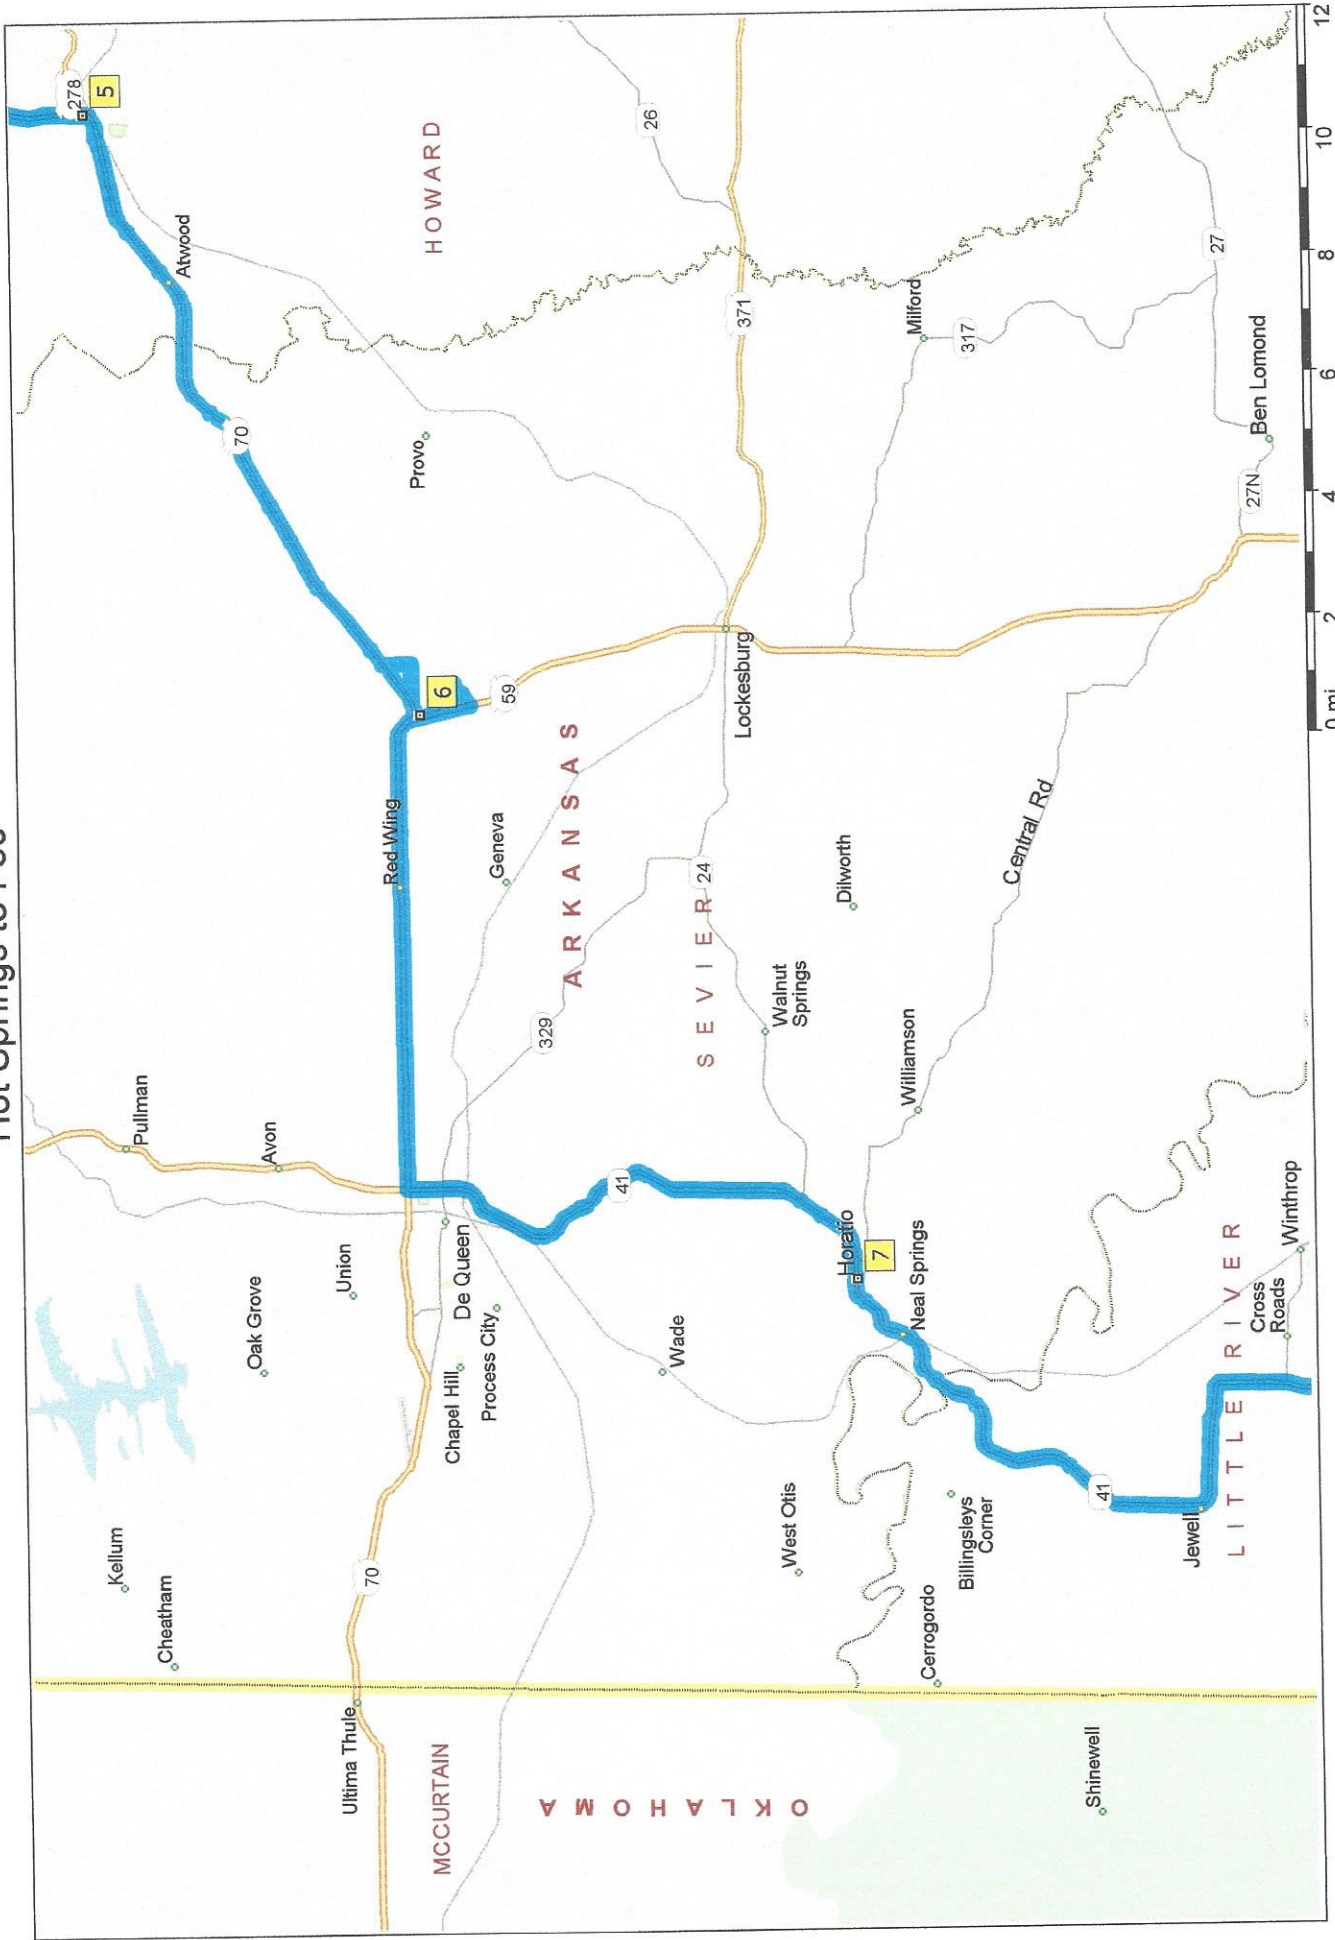

Hot Springs to Hooks

140.5 miles; 3 hours, 7 minutes

0 mi 10 20 30 40

Hot Springs to I-30

Copyright © and (P) 1988-2007 Microsoft Corporation and/or its suppliers. All rights reserved. <http://www.microsoft.com/streets/>
 Certain mapping and direction data © 2007 NAVTEQ. All rights reserved. The Data for areas of Canada includes information taken with permission from Canadian authorities, including: © Her Majesty the Queen in Right of Canada, © Queen's Printer for Ontario. NAVTEQ and NAVTEQ ON BOARD are trademarks of NAVTEQ. © 2007 Tele Atlas North America, Inc. All rights reserved. Tele Atlas and Tele Atlas North America are trademarks of Tele Atlas, Inc.

Hot Springs to I-30

Copyright © and (P) 1998-2007 Microsoft Corporation and/or its suppliers. All rights reserved. <http://www.microsoft.com/streets/>
 Certain mapping and direction data © 2007 NAVTEQ. All rights reserved. The Data for areas of Canada includes information taken with permission from Canadian authorities, including: © Her Majesty the Queen in Right of Canada, © Queen's Printer for Ontario, NAVTEQ and NAVTEQ ON BOARD are trademarks of NAVTEQ. © 2007 Tele Atlas North America, Inc. All rights reserved. Tele Atlas and Tele Atlas North America are trademarks of Tele Atlas, Inc.

Hot Springs to I-30

Copyright © and (P) 1988-2007 Microsoft Corporation and/or its suppliers. All rights reserved. <http://www.microsoft.com/streets/>
 Certain mapping and direction data © 2007 NAVTEQ. All rights reserved. The data for areas of Canada includes information taken with permission from Canadian authorities, including: © Her Majesty the Queen in Right of Canada, © Queen's Printer for Ontario, NAVTEQ and NAVTEQ ON BOARD are trademarks of NAVTEQ. © 2007 Tele Atlas North America, Inc. All rights reserved. Tele Atlas and Tele Atlas North America are trademarks of Tele Atlas, Inc.